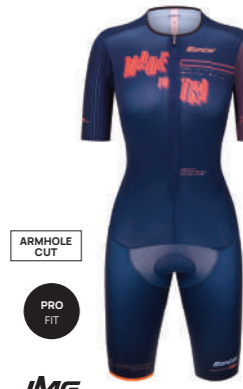

IMG

MAN CS63SS00LEAF

Neck trim black only

Leaf
Sleeveless triathlon
top

SLIM FIT

IMG

MAN CS63GLLLEAF

Neck trim black only

Leaf
Triathlon shorts

IMG

GeiTRi

MAN CS70GTRLEAF

Viper
Short sleeve
aerodynamic trisuit

ARMHOLE CUT

PRO FIT

IMG